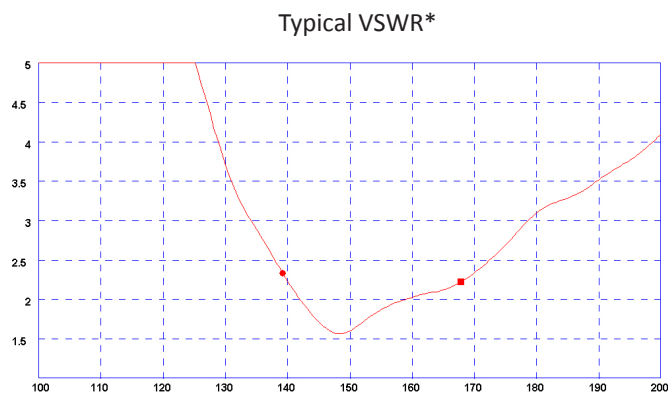

- Wide band VHF antenna
- Shock mount base

The AVW is designed for vehicles that need a wide VHF range and require a rugged antenna.

The AVW is compatible with all of the modular bases in the Panorama range.

*measured on a 1m x 1m groundplane

Technical Drawing

Part No.

AVWB-SM-39-68

Electrical Data

Frequency Range (MHz)	138-169
Operational Band	VHF
Gain: Isotropic	2dBi
Compared to ¼ wave	0dB (unity)
Bandwidth	< 2.4:1
Polarisation	Vertical
Pattern	Omni-directional
Impedance	50Ω
Max Input Power (W)	100

Mechanical Data

Dimensions (mm)	Total Height	488 (19.2")
	Base Diameter	18 (0.7")
Operating Temp (°C)	-40° / +175°F (-40° / 79°C)	
Material	Stainless steel & engineering plastic	
Colour	Black	

PANORAMA ANTENNAS