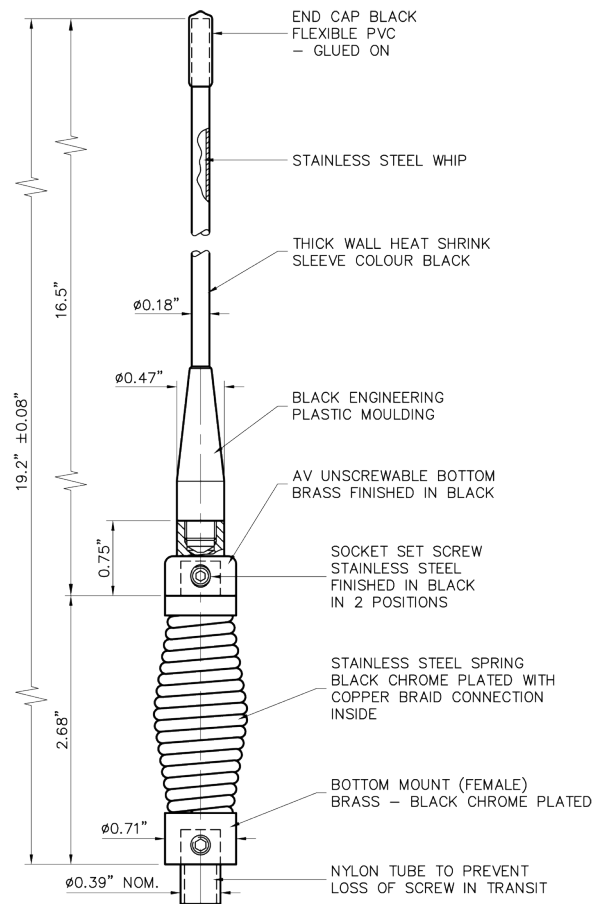

- Wide band VHF antenna
- Shock mount base

The AVW is designed for vehicles that need a wide VHF range and require a rugged antenna.

The AVW is compatible with all of the modular bases in the Panorama range.

*measured on a 1m x 1m groundplane

Technical Drawing

Part No.

AVWB-SM-39-68

Electrical Data

Frequency Range (MHz)	138-169
Operational Band	VHF
Gain: Isotropic	2dBi
Compared to ¼ wave	0dB (unity)
Bandwidth	< 2.4:1
Polarisation	Vertical
Pattern	Omni-directional
Impedance	50Ω
Max Input Power (W)	100

Mechanical Data

Dimensions (mm)	Total Height	488 (19.2")
	Base Diameter	18 (0.7")
Operating Temp (°C)	-40° / +175°F (-40° / 79°C)	
Material	Stainless steel & engineering plastic	
Colour	Black	

PANORAMA ANTENNAS