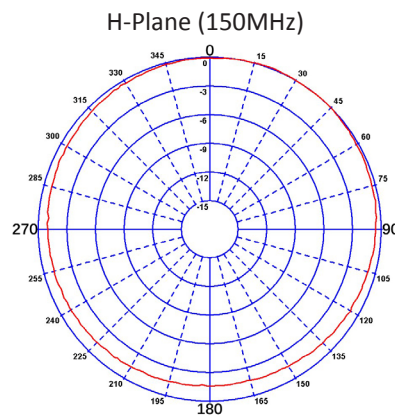

- Wide band VHF antenna
- Shock mount base

The AVW is designed for vehicles that need a wide VHF range and require a rugged antenna.

The AVW is compatible with all of the modular bases in the Panorama range.

*measured on a 1m x 1m groundplane

Technical Drawing

Part No.

AVWB-SM-39-68

Electrical Data

Frequency Range (MHz)	138-169
Operational Band	VHF
Gain: Isotropic	2dBi
Compared to ¼ wave	0dB (unity)
Bandwidth	< 2.4:1
Polarisation	Vertical
Pattern	Omni-directional
Impedance	50Ω
Max Input Power (W)	100

Mechanical Data

Dimensions (mm)	Total Height	488 (19.2")
	Base Diameter	18 (0.7")
Operating Temp (°C)	-40° / +175°F (-40° / 79°C)	
Material	Stainless steel & engineering plastic	
Colour	Black	

PANORAMA ANTENNAS