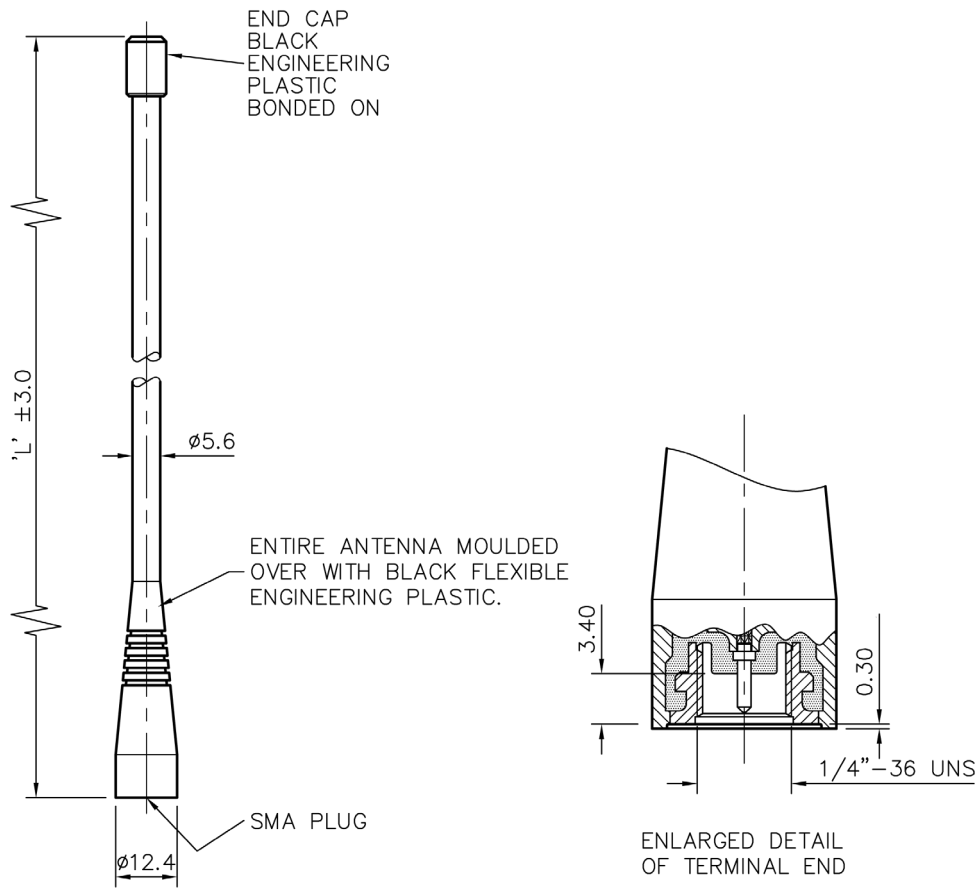

Each pre-tuned frequency band has its own colour code making it easy to identify the correct product.

*Typical VSWR (MQ-SMAMO-TET)

*VSWR measured in handheld tuning mode on typical radio chassis

*Typical VSWR (MQ-SMAMO-S4)

*VSWR measured in handheld tuning mode on typical radio chassis

Part No.		MQ-SMAMO-TET +	MQ-SMAMO-S4 +
Electrical Data			
Frequency Range (MHz)		380-430	450-470
Operational Band		TET	S4
VSWR (Typical)		< 2:1	< 2:1
Gain: Isotropic (Typical)		2dBi	2dBi
Compared to ¼ wave (Typical)		0dB	0dB
Impedance		50Ω	50Ω
Max Input Power (W)		25	25
Mechanical Data			
Dimensions (mm)	Length	173 (6.7")	155 (6.1")
	Diameter	12.4 (0.5")	12.4 (0.5")
Operating Temp (°C)		-40° / +80°C (-40° / +176°F)	-40° / +80°C (-40° / +176°F)
Material		TPU	TPU
Colour Coding		Black	Black
Connector			
Type		SMA plug	SMA plug