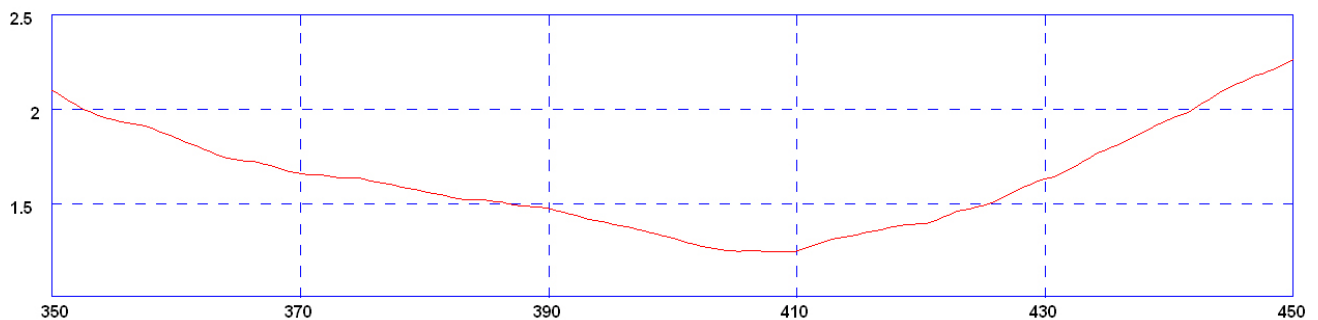

MQ-SMAMO-VAR

1/4 Wave Portable Antenna

PANORAMA ANTENNAS

30/08/2019 v2

MQ-SMAMO-VAR

Rugged design for modems
Pre-tuned to frequency
Colour coded

Panorama offers a comprehensive range of portable antennas. The MQ-SMAMO is overmoulded in TPU. This feature improves both the durability and life expectancy of the antenna.

Each pre-tuned frequency band has its own colour code making it easy to identify the correct product.

*Typical VSWR (MQ-SMAMO-TET)

*VSWR measured in handheld tuning mode on typical radio chassis

*Typical VSWR (MQ-SMAMO-S4)

*VSWR measured in handheld tuning mode on typical radio chassis

Part No.		MQ-SMAMO-TET +	MQ-SMAMO-S4 +
Electrical Data			
Frequency Range (MHz)		380-430	450-470
Operational Band		TET	S4
VSWR (Typical)		< 2:1	< 2:1
Gain: Isotropic (Typical)		2dBi	2dBi
Compared to ¼ wave (Typical)		0dB	0dB
Impedance		50Ω	50Ω
Max Input Power (W)		25	25
Mechanical Data			
Dimensions (mm)	Length	173 (6.7")	155 (6.1")
	Diameter	12.4 (0.5")	12.4 (0.5")
Operating Temp (°C)		-40° / +80°C (-40° / +176°F)	-40° / +80°C (-40° / +176°F)
Material		TPU	TPU
Colour Coding		Black	Black
Connector			
Type		SMA plug	SMA plug