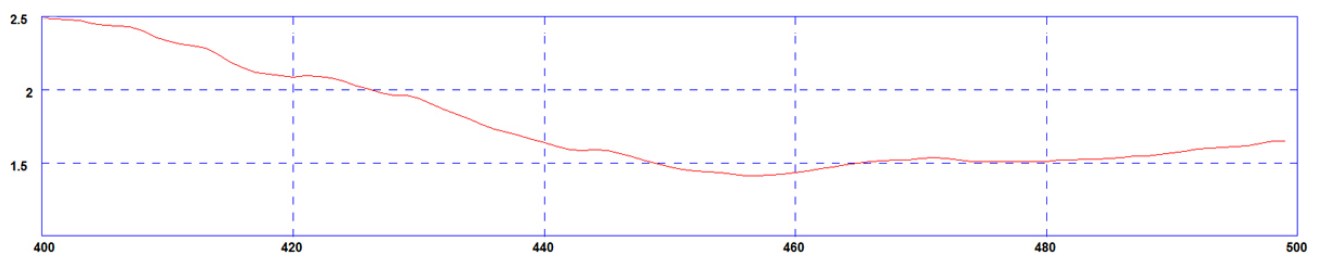

MQ-SMAMO-VAR

1/4 Wave Portable Antenna

PANORAMA ANTENNAS

30/08/2019 v2

MQ-SMAMO-VAR

Rugged design for modems
Pre-tuned to frequency
Colour coded

Panorama offers a comprehensive range of portable antennas. The MQ-SMAMO is overmoulded in TPU. This feature improves both the durability and life expectancy of the antenna.

Each pre-tuned frequency band has its own colour code making it easy to identify the correct product.

*Typical VSWR (MQ-SMAMO-TET)

*VSWR measured in handheld tuning mode on typical radio chassis

*Typical VSWR (MQ-SMAMO-S4)

*VSWR measured in handheld tuning mode on typical radio chassis

Part No.		MQ-SMAMO-TET +	MQ-SMAMO-S4 +
Electrical Data			
Frequency Range (MHz)		380-430	450-470
Operational Band		TET	S4
VSWR (Typical)		< 2:1	< 2:1
Gain: Isotropic (Typical)		2dBi	2dBi
Compared to ¼ wave (Typical)		0dB	0dB
Impedance		50Ω	50Ω
Max Input Power (W)		25	25
Mechanical Data			
Dimensions (mm)	Length	173 (6.7")	155 (6.1")
	Diameter	12.4 (0.5")	12.4 (0.5")
Operating Temp (°C)		-40° / +80°C (-40° / +176°F)	-40° / +80°C (-40° / +176°F)
Material		TPU	TPU
Colour Coding		Black	Black
Connector			
Type		SMA plug	SMA plug